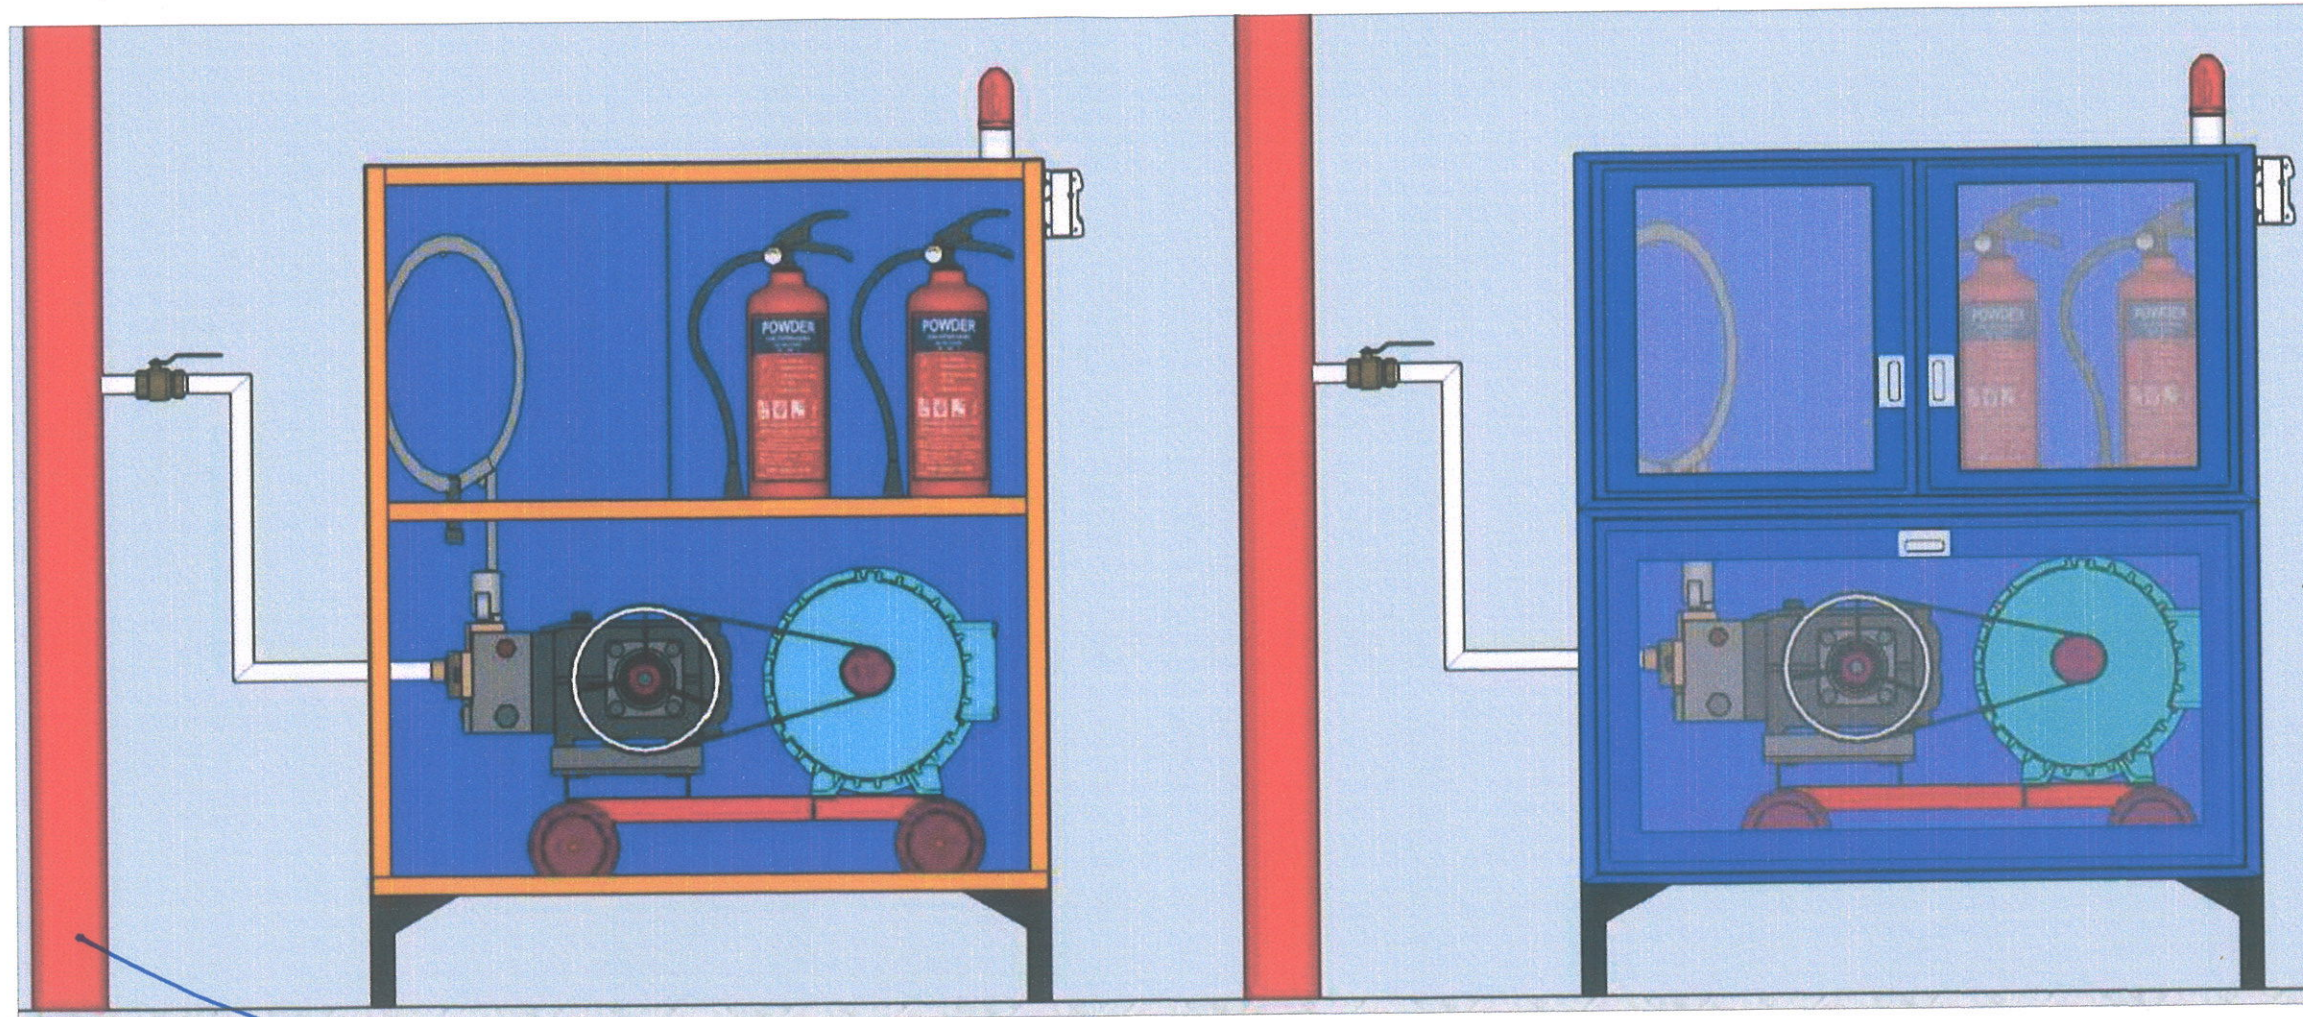

1

RETRO FITTING

TYPICAL ARRANGEMENT OF PLUNGER PUMP WITH EXISTING WET RISER / DOWNCOMER

Gravity water flow
just like in normal plumbing system

[Signature]
19/9/2014

Director General
State Disaster Respons. & Fire Services,
Andhra Pradesh, Vijayawada.

SHOWN AS	DESCRIPTION
	5HP HIGH PRESSURE PLUNGER PUMP
	HIGH PRESSURE HOSE
	FIRE EXTINGUISHER
	BALL VALVE
	CIRCUIT BREAKER (MCB)
	LIGHT INDICATOR